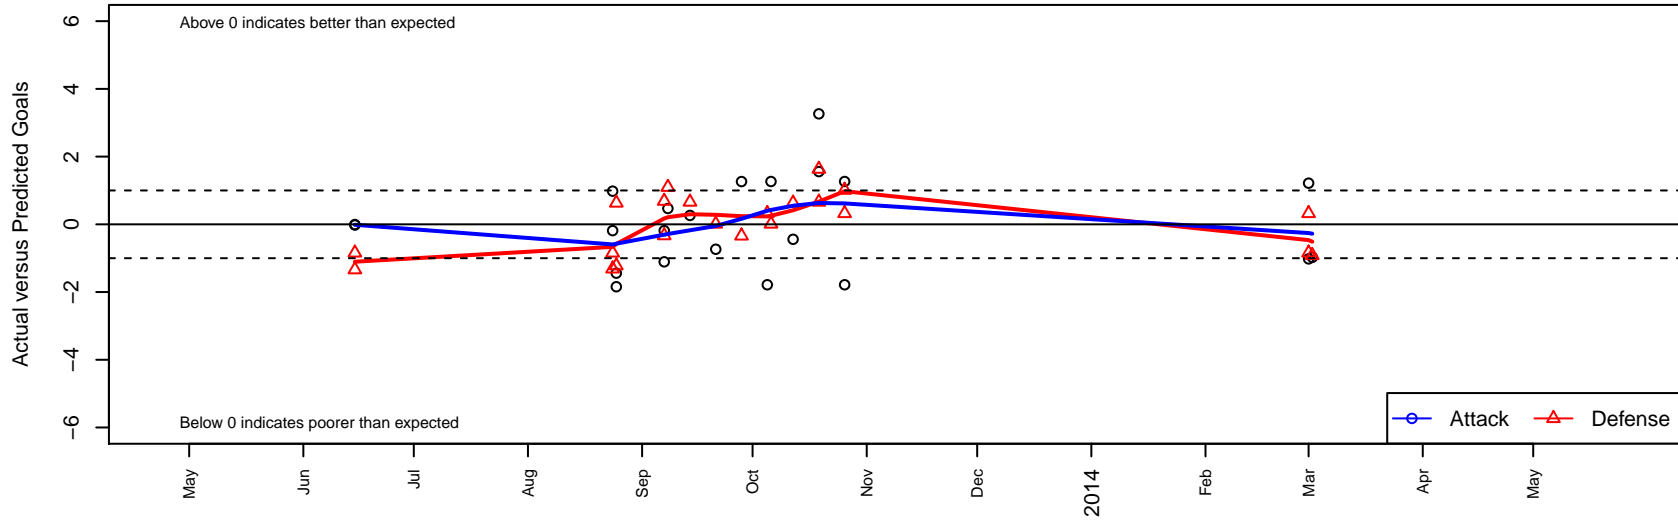

SSC Shadow United Benjamin G01

Spokane SC Shadow
 Spokane, WA
 G01 total strength=575
 attack=0.57 defense=0.37
 fall league = DVI GU12 Umbro U12
 alt names used:
 SSC Shadow United Benjamin G01
 SSC SHADOW UNITED G01-BENJAMIN

Venues played:
 Olivia Chaffin GU12 A
 River City Challenge Girls U-12 Gold U12
 Pend Oreille Cup GU12 (11v11)
 DVI GU12 Umbro U12
 Blue Mtn Exchange Group A U12

SSC Shadow United Benjamin G01
 Dots are actual minus expected GF (blue circles) and GA (red triangles).
 Blue line is smoothed change in attack strength. Red is smoothed change in defense strength.